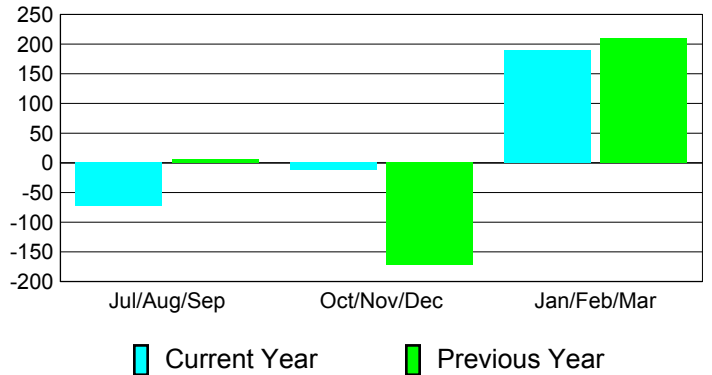

**Membership Results
2010-2011**

**Membership
2009-2010**

Month	Net Memb Goal	Actual New Memb	Actual Dropped Memb	Gain/Loss of Memb	Gain/Loss of Memb
Jul/Aug/Sep	30	147	-220	-73	6
Oct/Nov/Dec	-30	225	-237	-12	-172
Jan/Feb/Mar	60	328	-139	189	209
Totals	60	700	-596	104	43

Membership Results 2010-2011

Goal, New, Dropped, Gain/Loss

Comparison of Membership Gain/Loss

Current Year Compared to the Previous Year

Gender Comparison 2010-2011

Jul/Aug/Sep

Oct/Nov/Dec

Jan/Feb/Mar