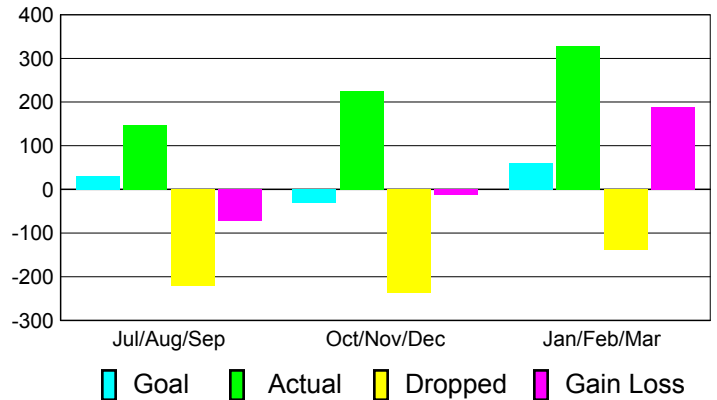

Membership Results 2010-2011

Goal, New, Dropped, Gain/Loss

Comparison of Membership Gain/Loss

Current Year Compared to the Previous Year