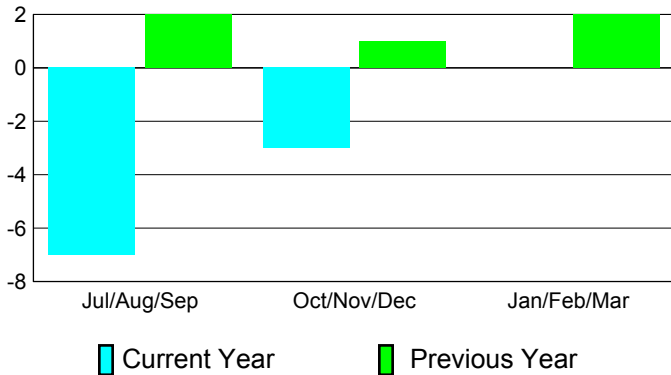

2010-2011 GMT Reports for District (or Undistricted) **District 354 C**

GMT: KWANG-SOO JANG

Location: REPUBLIC OF KOREA

GMT CA: 5

CLUBS

**Club Results
2010-2011**

**Clubs
2009-2010**

Month	New Club Goal	Actual New Clubs	Actual Dropped Clubs	Gain/Loss of Clubs	Gain/Loss of Clubs
Jul/Aug/Sep	2	0	-7	-7	2
Oct/Nov/Dec	2	1	-4	-3	1
Jan/Feb/Mar	2	1	-1	0	2
Totals	6	2	-12	-10	5

Club Results 2010-2011

Goal, New, Dropped, Gain/Loss

Comparison of Club Gain/Loss

Current Year Compared to the Previous Year

YTD Status Quo Clubs 2010-2011

Status Quo Clubs Compared to Status Quo Members

MEMBERSHIP