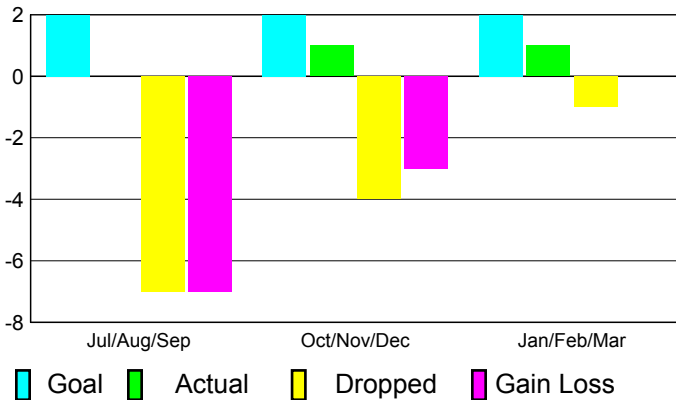

2010-2011 GMT Reports for District (or Undistricted) **District 354 C**

GMT: KWANG-SOO JANG

Location: REPUBLIC OF KOREA

GMT CA: 5

CLUBS

**Club Results
2010-2011**

**Clubs
2009-2010**

Month	New Club Goal	Actual New Clubs	Actual Dropped Clubs	Gain/Loss of Clubs	Gain/Loss of Clubs
Jul/Aug/Sep	2	0	-7	-7	2
Oct/Nov/Dec	2	1	-4	-3	1
Jan/Feb/Mar	2	1	-1	0	2
Totals	6	2	-12	-10	5

Club Results 2010-2011

Goal, New, Dropped, Gain/Loss

Comparison of Club Gain/Loss

Current Year Compared to the Previous Year

YTD Status Quo Clubs 2010-2011

Status Quo Clubs Compared to Status Quo Members

MEMBERSHIP